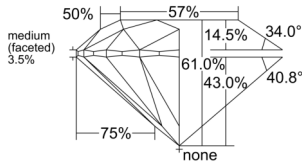

GIA®

FACSIMILE

GIA REPORT 2557444341

Verify this report at gia.edu

GIA NATURAL DIAMOND DOSSIER®

June 09, 2026
GIA Report Number 2557444341
Shape and Cutting Style ..... Round Brilliant
Measurements ..... 4.58 - 4.60 x 2.80 mm

GRADING RESULTS

Carat Weight ..... 0.36 carat
Color Grade ..... E
Clarity Grade VVS1
Cut Grade ..... Excellent

ADDITIONAL GRADING INFORMATION

Polish ..... Excellent
Symmetry ..... Excellent
Fluorescence ..... None
Clarity Characteristics ..... Internal Graining, Feather
Inscription(s): GIA 2557444341

PROPORTIONS

Profile to actual proportions

GRADING SCALES

GIA COLOR SCALE	GIA CLARITY SCALE	GIA CUT SCALE
D	FLAWLESS	EXCELLENT
E	INTERNALLY FLAWLESS	
F	VVS₁	VERY GOOD
G		
H	VS₁	GOOD
I		
J	SI₁	FAIR
K		
L	I₁	POOR
M		
N	I₂	
O	I₃	
P		
Q		
R		
S		
T		
U		
V		
W		
X		
Y		
Z