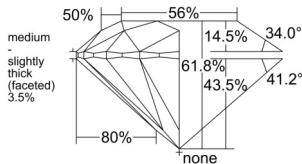

GIA®

FACSIMILE

GIA REPORT 2557444434

Verify this report at GIA.edu

GIA NATURAL DIAMOND DOSSIER®

June 09, 2026
GIA Report Number 2557444434
Shape and Cutting Style ..... Round Brilliant
Measurements ..... 4.81 - 4.84 x 2.98 mm

GRADING RESULTS

Carat Weight ..... 0.42 carat
Color Grade ..... F
Clarity Grade VVS1
Cut Grade ..... Excellent

ADDITIONAL GRADING INFORMATION

Polish ..... Excellent
Symmetry ..... Excellent
Fluorescence ..... None
Clarity Characteristics ..... Pinpoint, Cloud, Feather
Inscription(s): GIA 2557444434

PROPORTIONS

GRADING SCALES

GIA COLOR SCALE	GIA CLARITY SCALE	GIA CUT SCALE	
D	FLAWLESS	EXCELLENT	
E	INTERNALLY FLAWLESS		
F		VVS₁	VERY GOOD
G	VVS₂		
H	VS₁	GOOD	
I	VS₂		
J	SI₁	FAIR	
K	SI₂		
L	I₁	POOR	
M	I₂		
N	I₃		
O			
P			
Q			
R			
S			
T			
U			
V			
W			
X			
Y			
Z