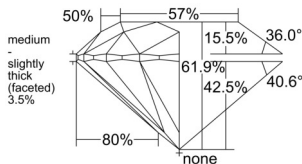

GIA®

FACSIMILE

GIA REPORT 2557451367

Verify this report at GIA.edu

GIA NATURAL DIAMOND DOSSIER®

June 09, 2026
GIA Report Number 2557451367
Shape and Cutting Style ..... Round Brilliant
Measurements ..... 5.68 - 5.72 x 3.53 mm

GRADING RESULTS

Carat Weight ..... 0.71 carat
Color Grade ..... K
Clarity Grade S11
Cut Grade ..... Excellent

ADDITIONAL GRADING INFORMATION

Polish ..... Excellent
Symmetry ..... Excellent
Fluorescence ..... Faint
Clarity Characteristics ..... Feather, Crystal
Inscription(s): GIA 2557451367

PROPORTIONS

GRADING SCALES

GIA COLOR SCALE	GIA CLARITY SCALE	GIA CUT SCALE	
D	FLAWLESS	EXCELLENT	
E	INTERNALLY FLAWLESS		
F		VVS₁	VERY GOOD
G	VVS₂		
H	VS₁	GOOD	
I	VS₂		
J	S1₁	FAIR	
K	S1₂		
L	I₁	POOR	
M	I₂		
N	I₃		
O			
P			
Q			
R			
S			
T			
U			
V			
W			
X			
Y			
Z