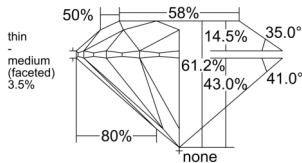

GIA®

FACSIMILE

GIA REPORT 2557454072

Verify this report at GIA.edu

GIA NATURAL DIAMOND DOSSIER®

June 09, 2026
GIA Report Number 2557454072
Shape and Cutting Style ..... Round Brilliant
Measurements ..... 3.70 - 3.72 x 2.27 mm

GRADING RESULTS

Carat Weight ..... 0.19 carat
Color Grade ..... D
Clarity Grade VS1
Cut Grade ..... Excellent

ADDITIONAL GRADING INFORMATION

Polish ..... Excellent
Symmetry ..... Excellent
Fluorescence ..... None
Clarity Characteristics ..... Feather, Pinpoint
Inscription(s): GIA 2557454072

PROPORTIONS

GRADING SCALES

GIA COLOR SCALE

COLORLESS	D
	E
	F
	G
	H
	I
	J
NEAR COLORLESS	K
	L
FAIN	M
	N
	O
	P
VERY LIGHT	Q
	R
	S
	T
	U
	V
	W
	X
	Y
LIGHT	Z

GIA CLARITY SCALE

FLAWLESS	VERY VERY SLIGHTLY INCLUDED	VS₁	VS₂	SLIGHTLY INCLUDED	SI₁	SI₂	I₁	I₂	I₃	
										VERY SLIGHTLY INCLUDED
INTERNALLY FLAWLESS										

GIA CUT SCALE

EXCELLENT
VERY GOOD
GOOD
FAIR
POOR