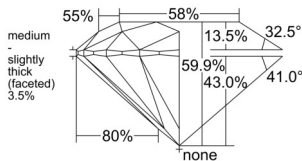

GIA®

FACSIMILE

GIA REPORT 2557454534

Verify this report at GIA.edu

GIA NATURAL DIAMOND DOSSIER®

June 09, 2026
GIA Report Number 2557454534
Shape and Cutting Style ..... Round Brilliant
Measurements ..... 3.81 - 3.83 x 2.29 mm

GRADING RESULTS

Carat Weight ..... 0.20 carat
Color Grade ..... G
Clarity Grade VS1
Cut Grade ..... Excellent

ADDITIONAL GRADING INFORMATION

Polish ..... Very Good
Symmetry ..... Excellent
Fluorescence ..... Strong Blue
Clarity Characteristics..Crystal, Twinning Wisp, Feather, Pinpoint
Inscription(s): GIA 2557454534

PROPORTIONS

Profile to actual proportions

GRADING SCALES

GIA COLOR SCALE	GIA CLARITY SCALE	GIA CUT SCALE
COLOURLESS D	FLAWLESS	EXCELLENT
E	INTERNALLY FLAWLESS	
F	VVS₁	VERY GOOD
G		
H	VVS₂	GOOD
I	VS₁	
J	VS₂	FAIR
K	SI₁	
L	SI₂	POOR
M	I₁	
N	I₂	
O	I₃	
P		
Q		
R		
S		
T		
U		
V		
W		
X		
Y		
Z