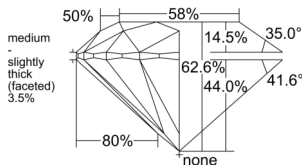

GIA®

FACSIMILE

GIA REPORT 2557455068

Verify this report at GIA.edu

GIA NATURAL DIAMOND DOSSIER®

June 10, 2026
GIA Report Number 2557455068
Shape and Cutting Style ..... Round Brilliant
Measurements ..... 5.21 - 5.23 x 3.27 mm

GRADING RESULTS

Carat Weight ..... 0.54 carat
Color Grade ..... G
Clarity Grade VS1
Cut Grade ..... Excellent

ADDITIONAL GRADING INFORMATION

Polish ..... Excellent
Symmetry ..... Excellent
Fluorescence ..... None
Clarity Characteristics ..... Cloud, Pinpoint
Inscription(s): GIA 2557455068

PROPORTIONS

GRADING SCALES

GIA COLOR SCALE

COLOURLESS	D
	E
	F
	G
	H
	I
NEAR COLOURLESS	J
	K
	L
FAIN	M
	N
	O
	P
	Q
VERY LIGHT	R
	S
	T
	U
	V
	W
	X
	Y
LIGHT	Z

GIA CLARITY SCALE

FLAWLESS	INTERNAL FLAWLESS	
		FLAWLESS
VERY VERY SLIGHTLY INCLUDED	VVS₁	
	VVS₂	
VERY SLIGHTLY INCLUDED	VS₁	
	VS₂	
SLIGHTLY INCLUDED	SI₁	
	SI₂	
INCLUDED	I₁	
	I₂	
	I₃	

GIA CUT SCALE

EXCELLENT
VERY GOOD
GOOD
FAIR
POOR