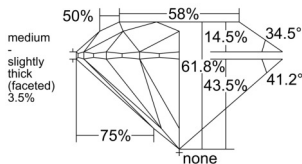

GIA®

FACSIMILE

GIA REPORT 2557455981

Verify this report at GIA.edu

GIA NATURAL DIAMOND DOSSIER®

June 10, 2026
GIA Report Number 2557455981
Shape and Cutting Style ..... Round Brilliant
Measurements ..... 4.83 - 4.85 x 2.99 mm

GRADING RESULTS

Carat Weight ..... 0.43 carat
Color Grade ..... G
Clarity Grade VS2
Cut Grade ..... Excellent

ADDITIONAL GRADING INFORMATION

Polish ..... Excellent
Symmetry ..... Excellent
Fluorescence ..... None
Clarity Characteristics ..... Crystal, Cloud
Inscription(s): GIA 2557455981

PROPORTIONS

GRADING SCALES

GIA COLOR SCALE	GIA CLARITY SCALE	GIA CUT SCALE	
D	FLAWLESS	EXCELLENT	
E	INTERNALLY FLAWLESS		
F		VVS₁	VERY GOOD
G	VVS₂		
H	VS₁	GOOD	
I	VS₂		
J	SI₁	FAIR	
K	SI₂		
L	I₁	POOR	
M	I₂		
N	I₃		
O			
P			
Q			
R			
S			
T			
U			
V			
W			
X			
Y			
Z