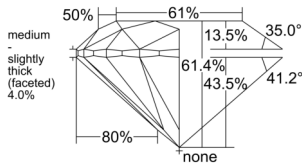

GIA®

FACSIMILE

GIA REPORT 2557456544

Verify this report at GIA.edu

GIA NATURAL DIAMOND DOSSIER®

June 12, 2026
GIA Report Number 2557456544
Shape and Cutting Style ..... Round Brilliant
Measurements ..... 4.28 - 4.30 x 2.64 mm

GRADING RESULTS

Carat Weight ..... 0.30 carat
Color Grade ..... H
Clarity Grade VVS1
Cut Grade ..... Excellent

ADDITIONAL GRADING INFORMATION

Polish ..... Excellent
Symmetry ..... Excellent
Fluorescence ..... None
Clarity Characteristics ..... Pinpoint, Feather
Inscription(s): GIA 2557456544

PROPORTIONS

Profile to actual proportions

GRADING SCALES

GIA COLOR SCALE	GIA CLARITY SCALE	GIA CUT SCALE	
D	FLAWLESS	EXCELLENT	
E	INTERNALLY FLAWLESS		
F		VVS₁	VERY GOOD
G	VVS₂		
H	VS₁	GOOD	
I	VS₂		
J	SI₁	FAIR	
K	SI₂		
L	I₁	POOR	
M			
N			
O	I₂		
P			
Q			
R	I₃		
S			
T			
U			
V			
W			
X			
Y			
Z