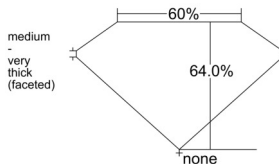

GIA®

FACSIMILE

GIA REPORT 2557456841

Verify this report at GIA.edu

GIA NATURAL DIAMOND DOSSIER®

June 12, 2026
GIA Report Number 2557456841
Shape and Cutting Style ..... Oval Brilliant
Measurements ..... 5.41 x 3.62 x 2.32 mm

GRADING RESULTS

Carat Weight ..... 0.29 carat
Color Grade ..... G
Clarity Grade VS1

ADDITIONAL GRADING INFORMATION

Polish ..... Excellent
Symmetry ..... Very Good
Fluorescence ..... None
Clarity Characteristics ..... Feather, Cloud
Inscription(s): GIA 2557456841

PROPORTIONS

Profile not to actual proportions

GRADING SCALES

GIA COLOR SCALE		GIA CLARITY SCALE				
COLORLESS	D	VERY VERY SLIGHTLY INCLUDED	FLAWLESS			
	E		INTERNALLY FLAWLESS			
	F		VVS₁			
	NEAR COLORLESS	G	VERY SLIGHTLY INCLUDED	VVS₂		
		H		VS₁		
		FANT	I	SLIGHTLY INCLUDED	VS₂	
			J		SI₁	
			LIGHT	K	INCLUDED	SI₂
	L	I₁				
	M	I₂				
N	NOT GRADED	I₃				
O						
P						
Q						
R						
S						
T						
U						
V						
W						
X						
Y						
Z