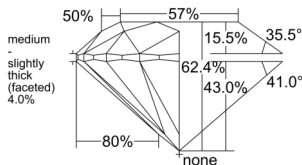

GIA®

FACSIMILE

GIA REPORT 2557457248

Verify this report at GIA.edu

GIA NATURAL DIAMOND DOSSIER®

June 11, 2026
GIA Report Number 2557457248
Shape and Cutting Style ..... Round Brilliant
Measurements ..... 4.42 - 4.44 x 2.77 mm

GRADING RESULTS

Carat Weight ..... 0.33 carat
Color Grade ..... K
Clarity Grade VS1
Cut Grade ..... Excellent

ADDITIONAL GRADING INFORMATION

Polish ..... Excellent
Symmetry ..... Excellent
Fluorescence ..... None
Clarity Characteristics ..... Cloud, Pinpoint
Inscription(s): GIA 2557457248

PROPORTIONS

GRADING SCALES

GIA COLOR SCALE

COLORLESS	D
	E
	F
	G
	H
	I
	J
NEAR COLORLESS	K
	L
Faint	M
	N
	O
	P
	Q
	R
	S
	T
	U
	V
	W
	X
	Y
LIGHT	Z

GIA CLARITY SCALE

FLAWLESS	INTERNAL FLAWLESS	
		FLAWLESS
VERY VERY SLIGHTLY INCLUDED	VVS₁	
	VVS₂	
VERY SLIGHTLY INCLUDED	VS₁	
	VS₂	
SLIGHTLY INCLUDED	SI₁	
	SI₂	
INCLUDED	I₁	
	I₂	
	I₃	

GIA CUT SCALE

EXCELLENT
VERY GOOD
GOOD
FAIR
POOR