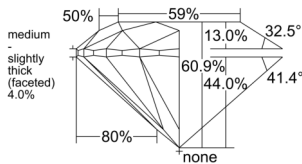

GIA®

FACSIMILE

GIA REPORT 2557457936

Verify this report at GIA.edu

GIA NATURAL DIAMOND DOSSIER®

June 11, 2026
GIA Report Number 2557457936
Shape and Cutting Style ..... Round Brilliant
Measurements ..... 4.38 - 4.39 x 2.67 mm

GRADING RESULTS

Carat Weight ..... 0.31 carat
Color Grade I
Clarity Grade VS1
Cut Grade ..... Excellent

ADDITIONAL GRADING INFORMATION

Polish ..... Excellent
Symmetry ..... Excellent
Fluorescence ..... None
Clarity Characteristics ..... Feather, Pinpoint
Inscription(s): GIA 2557457936

PROPORTIONS

Profile to actual proportions