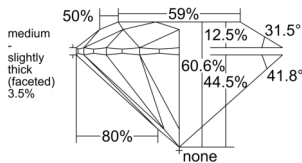

GIA®

FACSIMILE

GIA REPORT 2557459653

Verify this report at GIA.edu

GIA NATURAL DIAMOND DOSSIER®

June 10, 2026
GIA Report Number 2557459653
Shape and Cutting Style ..... Round Brilliant
Measurements ..... 5.42 - 5.44 x 3.29 mm

GRADING RESULTS

Carat Weight ..... 0.58 carat
Color Grade ..... H
Clarity Grade VVS1
Cut Grade ..... Excellent

ADDITIONAL GRADING INFORMATION

Polish ..... Excellent
Symmetry ..... Excellent
Fluorescence ..... None
Clarity Characteristics ..... Pinpoint, Feather
Inscription(s): GIA 2557459653

PROPORTIONS

Profile to actual proportions

GRADING SCALES

GIA COLOR SCALE

COLORESS	D
	E
	F
	G
	H
	I
	J
NEAR COLORESS	K
	L
FANIT	M
	N
	O
	P
	Q
VERY LIGHT	R
	S
	T
	U
	V
	W
	X
	Y
LIGHT	Z

GIA CLARITY SCALE

	FLAWLESS
	INTERNALLY FLAWLESS
VERY VERY SLIGHTLY INCLUDED	VVS₁
	VVS₂
VERY SLIGHTLY INCLUDED	VS₁
	VS₂
SLIGHTLY INCLUDED	SI₁
	SI₂
	I₁
	I₂
INCLUDED	I₃

GIA CUT SCALE

	EXCELLENT
	VERY GOOD
	GOOD
	FAIR
	POOR