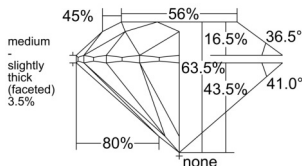

GIA®

FACSIMILE

GIA REPORT 2557468945

Verify this report at GIA.edu

GIA NATURAL DIAMOND DOSSIER®

June 11, 2026
GIA Report Number 2557468945
Shape and Cutting Style ..... Round Brilliant
Measurements ..... 5.60 - 5.65 x 3.57 mm

GRADING RESULTS

Carat Weight ..... 0.70 carat
Color Grade ..... D
Clarity Grade VS2
Cut Grade ..... Excellent

ADDITIONAL GRADING INFORMATION

Polish ..... Excellent
Symmetry ..... Excellent
Fluorescence ..... None
Clarity Characteristics ..... Crystal, Cloud
Inscription(s): GIA 2557468945

PROPORTIONS

GRADING SCALES

GIA COLOR SCALE	GIA CLARITY SCALE	GIA CUT SCALE
COLOURLESS	FLAWLESS	EXCELLENT
D	INTERNALLY FLAWLESS	
E	VVS₁	VERY GOOD
F		
G	VS₁	GOOD
H		
I	SI₁	FAIR
J		
K	I₁	POOR
L		
M	I₂	
N		
O	I₃	
P		
Q		
R		
S		
T		
U		
V		
W		
X		
Y		
Z