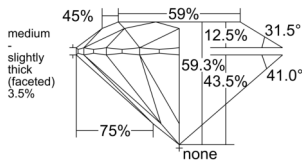

GIA®

FACSIMILE

GIA REPORT 2557469781

Verify this report at GIA.edu

GIA NATURAL DIAMOND DOSSIER®

June 11, 2026
GIA Report Number 2557469781
Shape and Cutting Style ..... Round Brilliant
Measurements ..... 5.91 - 5.94 x 3.52 mm

GRADING RESULTS

Carat Weight ..... 0.75 carat
Color Grade ..... H
Clarity Grade VS2
Cut Grade ..... Excellent

ADDITIONAL GRADING INFORMATION

Polish ..... Excellent
Symmetry ..... Excellent
Fluorescence ..... None
Clarity Characteristics ..... Feather, Crystal, Cloud
Inscription(s): GIA 2557469781

PROPORTIONS

Profile to actual proportions

GRADING SCALES

GIA COLOR SCALE	GIA CLARITY SCALE	GIA CUT SCALE
COLOURLESS	FLAWLESS	EXCELLENT
D	INTERNALLY FLAWLESS	
E	VVS₁	VERY GOOD
F		
G	VS₁	GOOD
H		
I	SI₁	FAIR
J		
K	I₁	POOR
L		
M	I₂	
N	I₃	
O		
P		
Q		
R		
S		
T		
U		
V		
W		
X		
Y		
Z