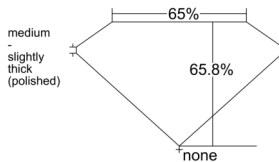

GIA®

FACSIMILE

GIA REPORT 2557470718

Verify this report at GIA.edu

GIA NATURAL DIAMOND DOSSIER®

June 11, 2026
GIA Report Number 2557470718
Shape and Cutting Style ..... Emerald Cut
Measurements ..... 6.26 x 4.54 x 2.98 mm

GRADING RESULTS

Carat Weight ..... 0.82 carat
Color Grade ..... G
Clarity Grade VS1

ADDITIONAL GRADING INFORMATION

Polish ..... Excellent
Symmetry ..... Excellent
Fluorescence ..... None
Clarity Characteristics ..... Crystal
Inscription(s): GIA 2557470718

PROPORTIONS

Profile not to actual proportions

GRADING SCALES

GIA COLOR SCALE		GIA CLARITY SCALE			
COLORLESS	D	VERY VERY SLIGHTLY INCLUDED	FLAWLESS		
	E		INTERNALLY FLAWLESS		
	F	VERY SLIGHTLY INCLUDED	VS₁		
	G		VS₂		
	H		VS₁		
	NEAR COLORLESS	I	SLIGHTLY INCLUDED	VS₂	
		J		SI₁	
		FAINT	K	INCLUDED	SI₂
			L		I₁
			M		I₂
VERT LIGHT	N	LIGHT	I₃		
	O				
	P				
	Q				
	R				
	S				
	T				
LIGHT	U				
	V				
	W				
	X				
Y					
Z