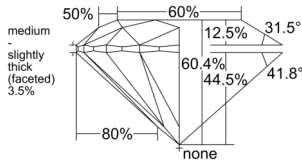

GIA®

FACSIMILE

GIA REPORT 2557474437

Verify this report at GIA.edu

GIA NATURAL DIAMOND DOSSIER®

June 12, 2026
GIA Report Number 2557474437
Shape and Cutting Style ..... Round Brilliant
Measurements ..... 4.77 - 4.80 x 2.89 mm

GRADING RESULTS

Carat Weight ..... 0.40 carat
Color Grade ..... H
Clarity Grade VVS2
Cut Grade ..... Excellent

ADDITIONAL GRADING INFORMATION

Polish ..... Excellent
Symmetry ..... Excellent
Fluorescence ..... Faint
Clarity Characteristics ..... Feather, Pinpoint
Inscription(s): GIA 2557474437

PROPORTIONS

Profile to actual proportions

GRADING SCALES

GIA
COLOR
SCALE

COLORLESS	D
	E
	F
	G
	H
	I
	J
NEAR COLORLESS	K
	L
FAIN	M
	N
	O
	P
	Q
VERY LIGHT	R
	S
	T
	U
	V
	W
	X
	Y
LIGHT	Z

GIA
CLARITY
SCALE

	FLAWLESS
	INTERNALLY FLAWLESS
VERY VERY SLIGHTLY INCLUDED	VVS₁
	VVS₂
VERY SLIGHTLY INCLUDED	VS₁
	VS₂
SLIGHTLY INCLUDED	SI₁
	SI₂
	I₁
	I₂
INCLUDED	I₃

GIA
CUT
SCALE

	EXCELLENT
	VERY GOOD
	GOOD
	FAIR
	POOR