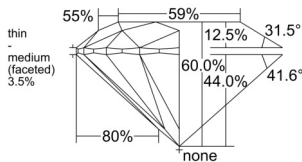

GIA®

FACSIMILE

GIA REPORT 2557475267

Verify this report at GIA.edu

GIA NATURAL DIAMOND DOSSIER®

June 15, 2026
GIA Report Number 2557475267
Shape and Cutting Style ..... Round Brilliant
Measurements ..... 4.38 - 4.39 x 2.63 mm

GRADING RESULTS

Carat Weight ..... 0.30 carat
Color Grade ..... G
Clarity Grade S11
Cut Grade ..... Excellent

ADDITIONAL GRADING INFORMATION

Polish ..... Excellent
Symmetry ..... Excellent
Fluorescence ..... None
Clarity Characteristics ..... Feather, Cloud, Crystal
Inscription(s): GIA 2557475267

PROPORTIONS

Profile to actual proportions