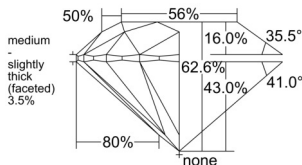

GIA®

FACSIMILE

GIA REPORT 2557480030

Verify this report at GIA.edu

GIA NATURAL DIAMOND DOSSIER®

June 15, 2026
GIA Report Number 2557480030
Shape and Cutting Style ..... Round Brilliant
Measurements ..... 5.90 - 5.94 x 3.71 mm

GRADING RESULTS

Carat Weight ..... 0.80 carat
Color Grade ..... F
Clarity Grade VS2
Cut Grade ..... Excellent

ADDITIONAL GRADING INFORMATION

Polish ..... Excellent
Symmetry ..... Excellent
Fluorescence ..... None
Clarity Characteristics ..... Crystal, Feather
Inscription(s): GIA 2557480030

PROPORTIONS

GRADING SCALES

GIA COLOR SCALE

COLOURLESS	D
	E
	F
	G
	H
	I
	J
NEAR COLOURLESS	K
	L
Faint	M
	N
	O
	P
	Q
	R
	S
	T
	U
	V
	W
	X
	Y
Light	Z

GIA CLARITY SCALE

FLAWLESS	INTERNAL FLAWLESS	
		VERY VERY SLIGHTLY INCLUDED
VVS₁	VVS₂	
VS₁	VS₂	
	SLIGHTLY INCLUDED	
SI₁	SI₂	
I₁	I₂	
	I₃	POOR

GIA CUT SCALE

EXCELLENT
VERY GOOD
GOOD
FAIR
POOR