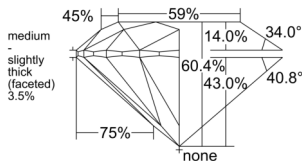

GIA®

FACSIMILE

GIA REPORT 2557480291

Verify this report at GIA.edu

GIA NATURAL DIAMOND DOSSIER®

June 15, 2026
GIA Report Number 2557480291
Shape and Cutting Style ..... Round Brilliant
Measurements ..... 5.73 - 5.75 x 3.47 mm

GRADING RESULTS

Carat Weight ..... 0.70 carat
Color Grade ..... F
Clarity Grade S11
Cut Grade ..... Excellent

ADDITIONAL GRADING INFORMATION

Polish ..... Excellent
Symmetry ..... Excellent
Fluorescence ..... None
Clarity Characteristics..... Crystal, Cloud, Feather
Inscription(s): GIA 2557480291

PROPORTIONS

Profile to actual proportions

GRADING SCALES

GIA COLOR SCALE	GIA CLARITY SCALE	GIA CUT SCALE	
D	FLAWLESS	EXCELLENT	
E	INTERNALLY FLAWLESS		
F		VVS₁	VERY GOOD
G	VVS₂		
H	VS₁	GOOD	
I	VS₂		
J	S1₁	FAIR	
K	S1₂		
L	I₁	POOR	
M	I₂		
N	I₃		
O			
P			
Q			
R			
S			
T			
U			
V			
W			
X			
Y			
Z