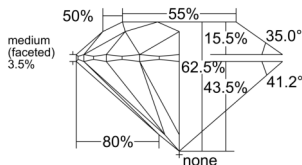

GIA®

FACSIMILE

GIA REPORT 2557480321

Verify this report at GIA.edu

GIA NATURAL DIAMOND DOSSIER®

June 12, 2026
GIA Report Number 2557480321
Shape and Cutting Style ..... Round Brilliant
Measurements ..... 5.19 - 5.22 x 3.25 mm

GRADING RESULTS

Carat Weight ..... 0.54 carat
Color Grade I
Clarity Grade VS2
Cut Grade ..... Excellent

ADDITIONAL GRADING INFORMATION

Polish ..... Excellent
Symmetry ..... Excellent
Fluorescence ..... Faint
Clarity Characteristics ..... Crystal, Cloud
Inscription(s): GIA 2557480321

PROPORTIONS

Profile to actual proportions

GRADING SCALES

GIA COLOR SCALE	GIA CLARITY SCALE	GIA CUT SCALE	
D	FLAWLESS	EXCELLENT	
E	INTERNALLY FLAWLESS		
F		VVS₁	VERY GOOD
G	VVS₂		
H	VS₁	GOOD	
I	VS₂		
J	SI₁	FAIR	
K	SI₂		
L	I₁	POOR	
M	I₂		
N	I₃		
O			
P			
Q			
R			
S			
T			
U			
V			
W			
X			
Y			
Z