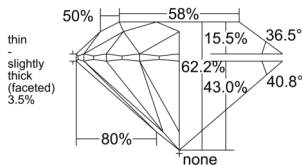

GIA®

FACSIMILE

GIA REPORT 2557483941

Verify this report at GIA.edu

GIA NATURAL DIAMOND DOSSIER®

June 15, 2026
GIA Report Number 2557483941
Shape and Cutting Style ..... Round Brilliant
Measurements ..... 3.72 - 3.75 x 2.32 mm

GRADING RESULTS

Carat Weight ..... 0.20 carat
Color Grade ..... G
Clarity Grade VS1
Cut Grade ..... Excellent

ADDITIONAL GRADING INFORMATION

Polish ..... Excellent
Symmetry ..... Excellent
Fluorescence ..... None
Clarity Characteristics ..... Feather, Pinpoint
Inscription(s): GIA 2557483941

PROPORTIONS

Profile to actual proportions