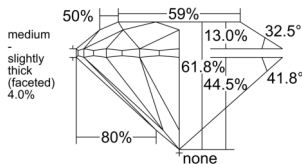

GIA®

FACSIMILE

GIA REPORT 2557485274

Verify this report at GIA.edu

GIA NATURAL DIAMOND DOSSIER®

June 16, 2026
GIA Report Number 2557485274
Shape and Cutting Style ..... Round Brilliant
Measurements ..... 4.73 - 4.76 x 2.93 mm

GRADING RESULTS

Carat Weight ..... 0.40 carat
Color Grade ..... G
Clarity Grade S11
Cut Grade ..... Excellent

ADDITIONAL GRADING INFORMATION

Polish ..... Excellent
Symmetry ..... Excellent
Fluorescence ..... None
Clarity Characteristics ..... Feather, Cloud, Crystal
Inspection(s): GIA 2557485274

PROPORTIONS

Profile to actual proportions