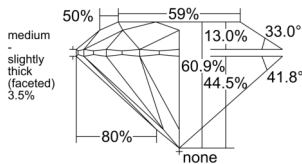

GIA®

FACSIMILE

GIA REPORT 2557485719

Verify this report at GIA.edu

GIA NATURAL DIAMOND DOSSIER®

June 15, 2026
GIA Report Number 2557485719
Shape and Cutting Style ..... Round Brilliant
Measurements ..... 4.51 - 4.54 x 2.76 mm

GRADING RESULTS

Carat Weight ..... 0.34 carat
Color Grade ..... J
Clarity Grade VS1
Cut Grade ..... Excellent

ADDITIONAL GRADING INFORMATION

Polish ..... Excellent
Symmetry ..... Excellent
Fluorescence ..... Faint
Clarity Characteristics..... Cavity, Feather, Cloud, Pinpoint
Inscription(s): GIA 2557485719

PROPORTIONS

Profile to actual proportions

GRADING SCALES

GIA COLOR SCALE

COLORLESS	D
	E
	F
	G
	H
	I
	J
NEAR COLORLESS	K
	L
	M
	N
	O
	P
	Q
	R
	S
	T
	U
	V
	W
	X
	Y
	Z

GIA CLARITY SCALE

FLAWLESS	INTERNAL FLAWLESS	
		FLAWLESS
VERY VERY SLIGHTLY INCLUDED	VVS₁	
	VVS₂	
VERY SLIGHTLY INCLUDED	VS₁	
	VS₂	
SLIGHTLY INCLUDED	SI₁	
	SI₂	
INCLUDED	I₁	
	I₂	
	I₃	

GIA CUT SCALE

EXCELLENT
VERY GOOD
GOOD
FAIR
POOR