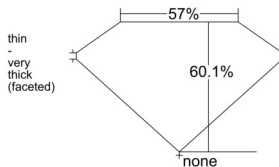

GIA®

FACSIMILE

GIA REPORT 2557486551

Verify this report at GIA.edu

GIA NATURAL DIAMOND DOSSIER®

June 15, 2026
GIA Report Number 2557486551
Shape and Cutting Style ..... Heart Brilliant
Measurements ..... 4.09 x 4.61 x 2.77 mm

GRADING RESULTS

Carat Weight ..... 0.30 carat
Color Grade ..... J
Clarity Grade VS1

ADDITIONAL GRADING INFORMATION

Polish ..... Excellent
Symmetry ..... Good
Fluorescence ..... None
Clarity Characteristics ..... Crystal, Pinpoint
Inscription(s): GIA 2557486551

PROPORTIONS

Profile not to actual proportions

GRADING SCALES

GIA COLOR SCALE		GIA CLARITY SCALE	
COLORLESS	D	VERY VERY SLIGHTLY INCLUDED	FLAWLESS
	E		INTERNALLY FLAWLESS
	F		VVS₁
	G		VVS₂
	H		VS₁
	I		VS₂
	J		SI₁
	K		SI₂
	L		I₁
	M		I₂
NEAR COLORLESS	N	SLIGHTLY INCLUDED	I₃
	O		
	P		
	Q		
FAINT	R		
	S		
	T		
	U		
VERT LIGHT	V		
	W		
	X		
	Y		
LIGHT	Z