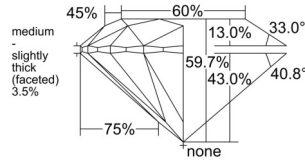

GIA®

FACSIMILE

GIA REPORT 2557489206

Verify this report at GIA.edu

GIA NATURAL DIAMOND DOSSIER®

June 15, 2026
GIA Report Number 2557489206
Shape and Cutting Style ..... Round Brilliant
Measurements ..... 4.73 - 4.77 x 2.83 mm

GRADING RESULTS

Carat Weight ..... 0.39 carat
Color Grade ..... G
Clarity Grade VS1
Cut Grade ..... Excellent

ADDITIONAL GRADING INFORMATION

Polish ..... Excellent
Symmetry ..... Excellent
Fluorescence ..... None
Clarity Characteristics..... Cloud, Feather, Needle, Pinpoint
Inscription(s): GIA 2557489206

PROPORTIONS

Profile to actual proportions

GRADING SCALES

GIA COLOR SCALE	GIA CLARITY SCALE	GIA CUT SCALE
COLOURLESS	FLAWLESS	EXCELLENT
D	INTERNALLY FLAWLESS	
E	VVS₁	VERY GOOD
F		
G	VVS₂	
H	VS₁	GOOD
I		
J	VS₂	
K	SI₁	FAIR
L		
M	SI₂	
N	I₁	POOR
O		
P	I₂	
Q	I₃	
R		
S		
T		
U		
V		
W		
X		
Y		
Z