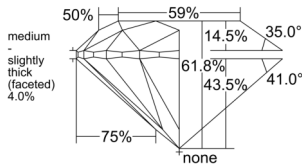

GIA®

FACSIMILE

GIA REPORT 2557491275

Verify this report at GIA.edu

GIA NATURAL DIAMOND DOSSIER®

June 15, 2026
GIA Report Number 2557491275
Shape and Cutting Style ..... Round Brilliant
Measurements ..... 4.70 - 4.72 x 2.91 mm

GRADING RESULTS

Carat Weight ..... 0.40 carat
Color Grade ..... G
Clarity Grade VS1
Cut Grade ..... Excellent

ADDITIONAL GRADING INFORMATION

Polish ..... Excellent
Symmetry ..... Excellent
Fluorescence ..... None
Clarity Characteristics ..... Cloud, Indented Natural
Inspection(s): GIA 2557491275

PROPORTIONS

Profile to actual proportions