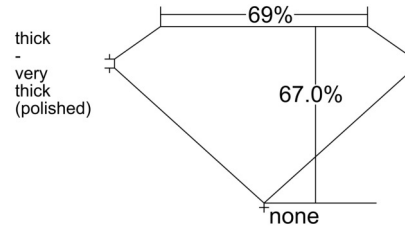

GIA NATURAL DIAMOND GRADING REPORT

June 17, 2026

GIA Report Number 2557492640

Shape and Cutting Style ..... Cut-Cornered Rectangular
Modified Brilliant

Measurements ..... 7.29 x 5.31 x 3.56 mm

GRADING RESULTS

Carat Weight ..... 1.20 carat

Color Grade ..... E

Clarity Grade SI2

ADDITIONAL GRADING INFORMATION

Polish ..... Excellent

Symmetry ..... Very Good

Fluorescence ..... None

Inscription(s): GIA 2557492640

Comments: Additional clouds are not shown. Pinpoints are not shown.

PROPORTIONS

Profile not to actual proportions