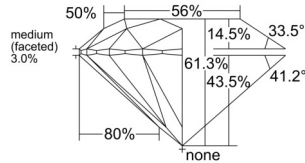

GIA®

FACSIMILE

GIA REPORT 2557494306

Verify this report at GIA.edu

GIA NATURAL DIAMOND DOSSIER®

June 15, 2026
GIA Report Number 2557494306
Shape and Cutting Style ..... Round Brilliant
Measurements ..... 4.33 - 4.34 x 2.66 mm

GRADING RESULTS

Carat Weight ..... 0.30 carat
Color Grade ..... D
Clarity Grade VS2
Cut Grade ..... Excellent

ADDITIONAL GRADING INFORMATION

Polish ..... Excellent
Symmetry ..... Excellent
Fluorescence ..... None
Clarity Characteristics ..... Cavity, Crystal, Feather
Inscription(s): GIA 2557494306

PROPORTIONS

Profile to actual proportions

GRADING SCALES

GIA COLOR SCALE

COLOREDNESS	D
	E
	F
	G
	H
	I
	J
NEAR COLORLESS	K
	L
	M
	N
	O
	P
	Q
	R
	S
	T
	U
	V
	W
	X
	Y
LIGHT	Z

GIA CLARITY SCALE

VERY VERY SLIGHTLY INCLUDED	FLAWLESS
	INTERNALLY FLAWLESS
VERY SLIGHTLY INCLUDED	VVS₁
	VVS₂
SLIGHTLY INCLUDED	VS₁
	VS₂
INCLUDED	SI₁
	SI₂
	I₁
	I₂
	I₃

GIA CUT SCALE

EXCELLENT
VERY GOOD
GOOD
FAIR
POOR