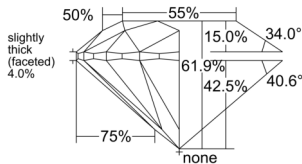

GIA®

FACSIMILE

GIA REPORT 2557499033

Verify this report at GIA.edu

GIA NATURAL DIAMOND DOSSIER®

June 17, 2026
GIA Report Number 2557499033
Shape and Cutting Style ..... Round Brilliant
Measurements ..... 4.26 - 4.30 x 2.65 mm

GRADING RESULTS

Carat Weight ..... 0.30 carat
Color Grade ..... H
Clarity Grade S11
Cut Grade ..... Excellent

ADDITIONAL GRADING INFORMATION

Polish ..... Excellent
Symmetry ..... Excellent
Fluorescence ..... Faint
Clarity Characteristics..... Feather, Crystal, Cloud, Cavity
Inscription(s): GIA 2557499033

PROPORTIONS

Profile to actual proportions