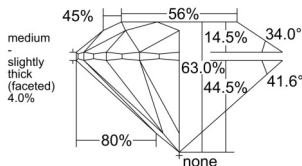

GIA®

FACSIMILE

GIA REPORT 2557502941

Verify this report at GIA.edu

GIA NATURAL DIAMOND DOSSIER®

June 17, 2026
GIA Report Number 2557502941
Shape and Cutting Style ..... Round Brilliant
Measurements ..... 4.73 - 4.76 x 2.99 mm

GRADING RESULTS

Carat Weight ..... 0.41 carat
Color Grade ..... H
Clarity Grade VS2
Cut Grade ..... Excellent

ADDITIONAL GRADING INFORMATION

Polish ..... Excellent
Symmetry ..... Excellent
Fluorescence ..... None
Clarity Characteristics ..... Crystal
Inscription(s): GIA 2557502941

PROPORTIONS

Profile to actual proportions

GRADING SCALES

GIA COLOR SCALE

COLORED	D
	E
	F
	G
	H
	I
	J
NEAR COLORLESS	K
	L
FAIN	M
	N
	O
	P
VERY LIGHT	Q
	R
	S
	T
	U
	V
	W
	X
	Y
LIGHT	Z

GIA CLARITY SCALE

VERY VERY SLIGHTLY INCLUDED	FLAWLESS
	INTERNALLY FLAWLESS
VERY SLIGHTLY INCLUDED	VVS₁
	VVS₂
SLIGHTLY INCLUDED	VS₁
	VS₂
INCLUDED	SI₁
	SI₂
	I₁
	I₂
	I₃

GIA CUT SCALE

EXCELLENT
VERY GOOD
GOOD
FAIR
POOR