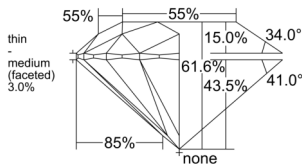

GIA®

FACSIMILE

GIA REPORT 2557504321

Verify this report at GIA.edu

GIA NATURAL DIAMOND DOSSIER®

June 17, 2026
GIA Report Number 2557504321
Shape and Cutting Style ..... Round Brilliant
Measurements ..... 5.57 - 5.60 x 3.44 mm

GRADING RESULTS

Carat Weight ..... 0.65 carat
Color Grade ..... D
Clarity Grade VS2
Cut Grade ..... Excellent

ADDITIONAL GRADING INFORMATION

Polish ..... Excellent
Symmetry ..... Excellent
Fluorescence ..... None
Clarity Characteristics ..... Crystal
Inscription(s): GIA 2557504321

PROPORTIONS

GRADING SCALES

GIA COLOR SCALE

COLORESS	D
	E
	F
	G
	H
	I
	J
NEAR COLORESS	K
	L
FANIT	M
	N
	O
	P
VERY LIGHT	Q
	R
	S
	T
	U
	V
LIGHT	W
	X
	Y
	Z

GIA CLARITY SCALE

VERY VERY SLIGHTLY INCLUDED	FLAWLESS
	INTERNALLY FLAWLESS
VERY SLIGHTLY INCLUDED	VVS₁
	VVS₂
SLIGHTLY INCLUDED	VS₁
	VS₂
INCLUDED	SI₁
	SI₂
	I₁
	I₂
	I₃

GIA CUT SCALE

EXCELLENT
VERY GOOD
GOOD
FAIR
POOR