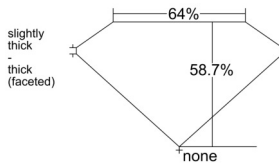

GIA®

FACSIMILE

GIA REPORT 2557504974

Verify this report at gia.edu

GIA NATURAL DIAMOND DOSSIER®

June 17, 2026
GIA Report Number 2557504974
Shape and Cutting Style ..... Heart Brilliant
Measurements ..... 5.20 x 6.30 x 3.70 mm

GRADING RESULTS

Carat Weight ..... 0.70 carat
Color Grade ..... G
Clarity Grade VVS1

ADDITIONAL GRADING INFORMATION

Polish ..... Excellent
Symmetry ..... Very Good
Fluorescence ..... None
Clarity Characteristics ..... Cloud
Inscription(s): GIA 2557504974

PROPORTIONS

Profile not to actual proportions

GRADING SCALES

GIA COLOR SCALE		GIA CLARITY SCALE			
COLORLESS	D	VERY VERY SLIGHTLY INCLUDED	FLAWLESS		
	E		INTERNALLY FLAWLESS		
	F	VERY SLIGHTLY INCLUDED	VVS₁		
	G		VVS₂		
	H		VS₁		
	NEAR COLORLESS	I	SLIGHTLY INCLUDED	VS₂	
		J		SI₁	
		FAINT	K	INCLUDED	SI₂
			L		I₁
			M		I₂
VERT LIGHT	N	LIGHT	I₃		
	O				
	P				
	Q				
	R