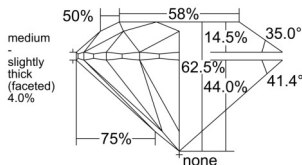

GIA®

FACSIMILE

GIA REPORT 2557515337

Verify this report at GIA.edu

GIA NATURAL DIAMOND DOSSIER®

June 18, 2026
GIA Report Number 2557515337
Shape and Cutting Style ..... Round Brilliant
Measurements ..... 4.28 - 4.30 x 2.68 mm

GRADING RESULTS

Carat Weight ..... 0.30 carat
Color Grade ..... K
Clarity Grade VS1
Cut Grade ..... Excellent

ADDITIONAL GRADING INFORMATION

Polish ..... Excellent
Symmetry ..... Excellent
Fluorescence ..... None
Clarity Characteristics ..... Feather
Inscription(s): GIA 2557515337

PROPORTIONS

GRADING SCALES

GIA COLOR SCALE	GIA CLARITY SCALE	GIA CUT SCALE	
D	FLAWLESS	EXCELLENT	
E	INTERNALLY FLAWLESS		
F		VVS₁	VERY GOOD
G	VVS₂		
H	VS₁	GOOD	
I	VS₂		
J	SI₁	FAIR	
K	SI₂		
L	I₁	POOR	
M	I₂		
N	I₃		
O			
P			
Q			
R			
S			
T			
U			
V			
W			
X			
Y			
Z