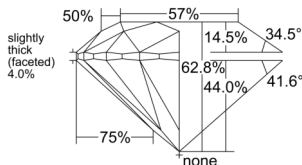

GIA®

FACSIMILE

GIA REPORT 2557518991

Verify this report at GIA.edu

GIA NATURAL DIAMOND DOSSIER®

June 19, 2026
GIA Report Number 2557518991
Shape and Cutting Style ..... Round Brilliant
Measurements ..... 5.19 - 5.22 x 3.27 mm

GRADING RESULTS

Carat Weight ..... 0.54 carat
Color Grade ..... G
Clarity Grade VVS1
Cut Grade ..... Excellent

ADDITIONAL GRADING INFORMATION

Polish ..... Excellent
Symmetry ..... Excellent
Fluorescence ..... Medium Blue
Clarity Characteristics ..... Pinpoint, Feather
Inscription(s): GIA 2557518991

PROPORTIONS

Profile to actual proportions