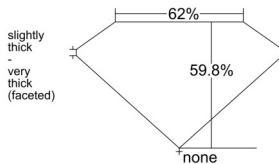

GIA®

FACSIMILE

GIA REPORT 2557529297

Verify this report at GIA.edu

GIA NATURAL DIAMOND DOSSIER®

June 18, 2026
GIA Report Number 2557529297
Shape and Cutting Style ..... Heart Brilliant
Measurements ..... 5.10 x 5.64 x 3.37 mm

GRADING RESULTS

Carat Weight ..... 0.59 carat
Color Grade ..... F
Clarity Grade SI1

ADDITIONAL GRADING INFORMATION

Polish ..... Excellent
Symmetry ..... Very Good
Fluorescence ..... None
Clarity Characteristics ..... Feather, Crystal
Inscription(s): GIA 2557529297

PROPORTIONS

Profile not to actual proportions

GRADING SCALES

GIA COLOR SCALE		GIA CLARITY SCALE			
COLORLESS	D	VERY VERY SLIGHTLY INCLUDED	FLAWLESS		
	E		INTERNALLY FLAWLESS		
	F	VERY SLIGHTLY INCLUDED	VVS₁		
	G		VVS₂		
	H		VS₁		
	NEAR COLORLESS	I	SLIGHTLY INCLUDED	VS₂	
		J		SI₁	
		FAINT	K	INCLUDED	SI₂
			L		I₁
			M		I₂
VERT LIGHT	N	INCLUDED	I₃		
	O				
	P				
	Q				
LIGHT	R				
	S				
	T				
	U				
	V				
	Z