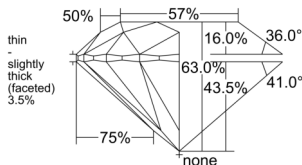

GIA®

FACSIMILE

GIA REPORT 2557529935

Verify this report at GIA.edu

GIA NATURAL DIAMOND DOSSIER®

June 22, 2026
GIA Report Number 2557529935
Shape and Cutting Style ..... Round Brilliant
Measurements ..... 5.03 - 5.08 x 3.18 mm

GRADING RESULTS

Carat Weight ..... 0.50 carat
Color Grade ..... G
Clarity Grade S11
Cut Grade ..... Excellent

ADDITIONAL GRADING INFORMATION

Polish ..... Excellent
Symmetry ..... Very Good
Fluorescence ..... None
Clarity Characteristics ..... Crystal, Cloud
Inscription(s): GIA 2557529935

PROPORTIONS

GRADING SCALES

GIA COLOR SCALE

COLOURLESS	D
	E
	F
	G
	H
	I
	J
NEAR COLOURLESS	K
	L
FAIN	M
	N
	O
	P
VERY LIGHT	Q
	R
	S
	T
	U
	V
	W
	X
	Y
LIGHT	Z

GIA CLARITY SCALE

FLAWLESS	VERY VERY SLIGHTLY INCLUDED	VVS₁	VVS₂	VS₁	VS₂	S1₁	S1₂	I₁	I₂	I₃	
											INTERNAL FLAWLESS

GIA CUT SCALE

EXCELLENT
VERY GOOD
GOOD
FAIR
POOR