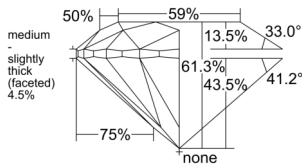

GIA®

FACSIMILE

GIA REPORT 2557531593

Verify this report at GIA.edu

GIA NATURAL DIAMOND DOSSIER®

June 22, 2026
GIA Report Number 2557531593
Shape and Cutting Style ..... Round Brilliant
Measurements ..... 4.28 - 4.31 x 2.63 mm

GRADING RESULTS

Carat Weight ..... 0.30 carat
Color Grade ..... D
Clarity Grade VS1
Cut Grade ..... Excellent

ADDITIONAL GRADING INFORMATION

Polish ..... Excellent
Symmetry ..... Excellent
Fluorescence ..... None
Clarity Characteristics ..... Cloud, Feather, Pinpoint
Inscription(s): GIA 2557531593

PROPORTIONS

Profile to actual proportions

GRADING SCALES

GIA COLOR SCALE	GIA CLARITY SCALE	GIA CUT SCALE	
D	FLAWLESS	EXCELLENT	
E	INTERNALLY FLAWLESS		
F		VVS₁	VERY GOOD
G	VVS₂		
H	VS₁	GOOD	
I	VS₂		
J	SI₁	FAIR	
K	SI₂		
L	I₁	POOR	
M	I₂		
N	I₃		
O			
P			
Q			
R			
S			
T			
U			
V			
W			
X			
Y			
Z