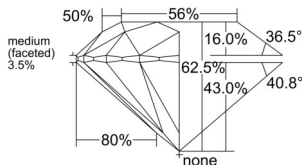

GIA®

FACSIMILE

GIA REPORT 2557532631

Verify this report at GIA.edu

GIA NATURAL DIAMOND DOSSIER®

June 22, 2026
GIA Report Number 2557532631
Shape and Cutting Style ..... Round Brilliant
Measurements ..... 4.79 - 4.82 x 3.01 mm

GRADING RESULTS

Carat Weight ..... 0.42 carat
Color Grade ..... G
Clarity Grade VS1
Cut Grade ..... Excellent

ADDITIONAL GRADING INFORMATION

Polish ..... Excellent
Symmetry ..... Excellent
Fluorescence ..... Faint
Clarity Characteristics ..... Crystal
Inscription(s): GIA 2557532631

PROPORTIONS

Profile to actual proportions