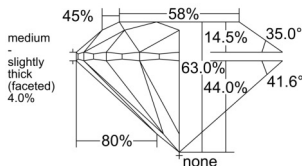

GIA®

FACSIMILE

GIA REPORT 2557536406

Verify this report at GIA.edu

GIA NATURAL DIAMOND DOSSIER®

June 19, 2026
GIA Report Number 2557536406
Shape and Cutting Style ..... Round Brilliant
Measurements ..... 5.03 - 5.06 x 3.18 mm

GRADING RESULTS

Carat Weight ..... 0.50 carat
Color Grade I
Clarity Grade VS2
Cut Grade ..... Excellent

ADDITIONAL GRADING INFORMATION

Polish ..... Excellent
Symmetry ..... Excellent
Fluorescence ..... None
Clarity Characteristics..... Crystal, Feather, Cloud
Inscription(s): GIA 2557536406

PROPORTIONS

GRADING SCALES

GIA COLOR SCALE

COLORED	D
	E
	F
	G
	H
	I
	J
NEAR COLORLESS	K
	L
Faint	M
	N
	O
	P
Very Light	Q
	R
	S
	T
	U
	V
Light	W
	X
	Y
	Z

GIA CLARITY SCALE

FLAWLESS	VERY VERY SLIGHTLY INCLUDED	VS₁	VS₂	SI₁	SI₂	I₁	I₂	I₃			
									VERY SLIGHTLY INCLUDED	SLIGHTLY INCLUDED	INCLUDED

GIA CUT SCALE

EXCELLENT
VERY GOOD
GOOD
FAIR
POOR