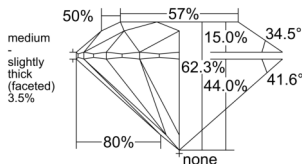

GIA®

FACSIMILE

GIA REPORT 2557539731

Verify this report at GIA.edu

GIA NATURAL DIAMOND DOSSIER®

June 19, 2026
GIA Report Number 2557539731
Shape and Cutting Style ..... Round Brilliant
Measurements ..... 3.62 - 3.65 x 2.27 mm

GRADING RESULTS

Carat Weight ..... 0.18 carat
Color Grade ..... F
Clarity Grade VS1
Cut Grade ..... Excellent

ADDITIONAL GRADING INFORMATION

Polish ..... Excellent
Symmetry ..... Excellent
Fluorescence ..... None
Clarity Characteristics ..... Feather, Needle
Inscription(s): GIA 2557539731

PROPORTIONS

GRADING SCALES

GIA COLOR SCALE

COLORLESS	D
	E
	F
	G
	H
	I
	J
NEAR COLORLESS	K
	L
Faint	M
	N
	O
	P
Very Light	Q
	R
	S
	T
	U
	V
Light	W
	X
	Y
	Z

GIA CLARITY SCALE

FLAWLESS	INTERNAL FLAWLESS	VERY VERY SLIGHTLY INCLUDED	VERY SLIGHTLY INCLUDED	SLIGHTLY INCLUDED	INCLUDED	
						FLAWLESS
VVS₁	VVS₂	VS₁	VS₂	SI₁	SI₂	
						I₁
I₂	I₃	FAIR				
		POOR				

GIA CUT SCALE

EXCELLENT
VERY GOOD
GOOD
FAIR
POOR