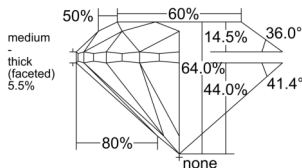

GIA®

FACSIMILE

GIA REPORT 2557540474

Verify this report at GIA.edu

GIA NATURAL DIAMOND DOSSIER®

June 20, 2026
GIA Report Number 2557540474
Shape and Cutting Style ..... Round Brilliant
Measurements ..... 5.54 - 5.59 x 3.56 mm

GRADING RESULTS

Carat Weight ..... 0.70 carat
Color Grade ..... J
Clarity Grade VS2
Cut Grade ..... Very Good

ADDITIONAL GRADING INFORMATION

Polish ..... Excellent
Symmetry ..... Very Good
Fluorescence ..... Medium Blue
Clarity Characteristics.. Cloud, Crystal, Feather, Indented Natural
Inscription(s): GIA 2557540474

PROPORTIONS

Profile to actual proportions

GRADING SCALES

GIA COLOR SCALE

COLORLESS	D
	E
	F
	G
	H
	I
	J
NEAR COLORLESS	K
	L
FANT	M
	N
	O
	P
VERY LIGHT	R
	S
	T
	U
	V
	W
	X
	Y
LIGHT	Z

GIA CLARITY SCALE

FLAWLESS	VERY VERY SLIGHTLY INCLUDED	VS₁	VS₂	VS₁	VS₂	SI₁	SI₂	I₁	I₂	I₃	
											INTERNALLY FLAWLESS

GIA CUT SCALE

EXCELLENT
VERY GOOD
GOOD
FAIR
POOR