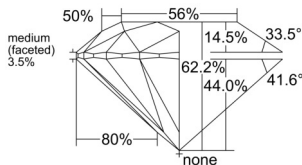

GIA®

FACSIMILE

GIA REPORT 2557542759

Verify this report at GIA.edu

GIA NATURAL DIAMOND DOSSIER®

June 20, 2026
GIA Report Number 2557542759
Shape and Cutting Style ..... Round Brilliant
Measurements ..... 4.38 - 4.39 x 2.73 mm

GRADING RESULTS

Carat Weight ..... 0.31 carat
Color Grade I
Clarity Grade VS1
Cut Grade ..... Excellent

ADDITIONAL GRADING INFORMATION

Polish ..... Excellent
Symmetry ..... Excellent
Fluorescence ..... None
Clarity Characteristics ..... Feather, Needle, Pinpoint
Inscription(s): GIA 2557542759

PROPORTIONS

Profile to actual proportions

GRADING SCALES

GIA COLOR SCALE	GIA CLARITY SCALE	GIA CUT SCALE	
D	FLAWLESS	EXCELLENT	
E	INTERNALLY FLAWLESS		
F		VVS₁	VERY GOOD
G	VVS₂		
H	VS₁	GOOD	
I	VS₂		
J	SI₁	FAIR	
K	SI₂		
L	I₁	POOR	
M	I₂		
N	I₃		
O			
P			
Q			
R			
S			
T			
U			
V			
W			
X			
Y			
Z