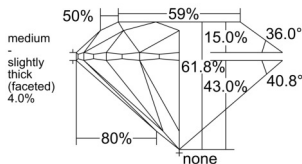

GIA®

FACSIMILE

GIA REPORT 2557543013

Verify this report at GIA.edu

GIA NATURAL DIAMOND DOSSIER®

June 22, 2026
GIA Report Number 2557543013
Shape and Cutting Style ..... Round Brilliant
Measurements ..... 4.49 - 4.53 x 2.79 mm

GRADING RESULTS

Carat Weight ..... 0.35 carat
Color Grade ..... H
Clarity Grade VS1
Cut Grade ..... Excellent

ADDITIONAL GRADING INFORMATION

Polish ..... Excellent
Symmetry ..... Excellent
Fluorescence ..... Faint
Clarity Characteristics ..... Feather, Pinpoint
Inscription(s): GIA 2557543013

PROPORTIONS

GRADING SCALES

GIA COLOR SCALE

COLOURLESS	D
	E
	F
	G
	H
	I
	J
NEAR COLOURLESS	K
	L
FAIN	M
	N
	O
	P
	Q
VERY LIGHT	R
	S
	T
	U
	V
	W
	X
	Y
LIGHT	Z

GIA CLARITY SCALE

FLAWLESS	INTERNAL FLAWLESS	
		FLAWLESS
VERY VERY SLIGHTLY INCLUDED	VVS₁	
	VVS₂	
VERY SLIGHTLY INCLUDED	VS₁	
	VS₂	
SLIGHTLY INCLUDED	SI₁	
	SI₂	
INCLUDED	I₁	
	I₂	
	I₃	

GIA CUT SCALE

EXCELLENT
VERY GOOD
GOOD
FAIR
POOR