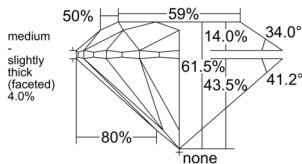

GIA®

FACSIMILE

GIA REPORT 2557543164

Verify this report at GIA.edu

GIA NATURAL DIAMOND DOSSIER®

June 20, 2026
GIA Report Number 2557543164
Shape and Cutting Style ..... Round Brilliant
Measurements ..... 5.07 - 5.09 x 3.12 mm

GRADING RESULTS

Carat Weight ..... 0.50 carat
Color Grade ..... D
Clarity Grade VS1
Cut Grade ..... Excellent

ADDITIONAL GRADING INFORMATION

Polish ..... Excellent
Symmetry ..... Excellent
Fluorescence ..... None
Clarity Characteristics..... Crystal, Feather, Needle, Pinpoint
Inscription(s): GIA 2557543164

PROPORTIONS

Profile to actual proportions

GRADING SCALES

GIA COLOR SCALE

COLORESS	D
	E
	F
	G
	H
	I
	J
NEAR COLORESS	K
	L
FANIT	M
	N
	O
	P
VERY LIGHT	R
	S
	T
	U
	V
	W
	X
	Y
LIGHT	Z

GIA CLARITY SCALE

FLAWLESS	INTERNAL FLAWLESS	
		FLAWLESS
VERY VERY SLIGHTLY INCLUDED	VVS₁	
	VVS₂	
VERY SLIGHTLY INCLUDED	VS₁	
	VS₂	
SLIGHTLY INCLUDED	SI₁	
	SI₂	
INCLUDED	I₁	
	I₂	
	I₃	

GIA CUT SCALE

EXCELLENT
VERY GOOD
GOOD
FAIR
POOR