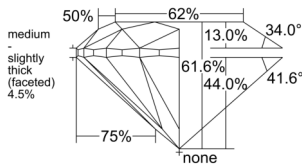

GIA®

FACSIMILE

GIA REPORT 2557544976

Verify this report at GIA.edu

GIA NATURAL DIAMOND DOSSIER®

June 23, 2026
GIA Report Number 2557544976
Shape and Cutting Style ..... Round Brilliant
Measurements ..... 4.30 - 4.33 x 2.66 mm

GRADING RESULTS

Carat Weight ..... 0.30 carat
Color Grade ..... D
Clarity Grade VVS2
Cut Grade ..... Excellent

ADDITIONAL GRADING INFORMATION

Polish ..... Excellent
Symmetry ..... Excellent
Fluorescence ..... Faint
Clarity Characteristics ..... Pinpoint, Feather, Cloud
Inscription(s): GIA 2557544976

PROPORTIONS

Profile to actual proportions

GRADING SCALES

GIA COLOR SCALE	GIA CLARITY SCALE	GIA CUT SCALE	
D	FLAWLESS	EXCELLENT	
E	INTERNALLY FLAWLESS		
F		VVS₁	VERY GOOD
G	VVS₂		
H	VS₁	GOOD	
I	VS₂		
J	SI₁	FAIR	
K	SI₂		
L	I₁	POOR	
M			
N			
O	I₂		
P			
Q	I₃		
R			
S			
T			
U			
V			
W			
X			
Y			
Z