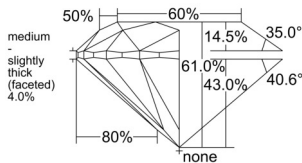

GIA®

FACSIMILE

GIA REPORT 2557545614

Verify this report at GIA.edu

GIA NATURAL DIAMOND DOSSIER®

June 22, 2026
GIA Report Number 2557545614
Shape and Cutting Style ..... Round Brilliant
Measurements ..... 5.12 - 5.14 x 3.13 mm

GRADING RESULTS

Carat Weight ..... 0.51 carat
Color Grade ..... G
Clarity Grade VS2
Cut Grade ..... Excellent

ADDITIONAL GRADING INFORMATION

Polish ..... Excellent
Symmetry ..... Excellent
Fluorescence ..... None
Clarity Characteristics ..... Crystal
Inscription(s): GIA 2557545614

PROPORTIONS

Profile to actual proportions