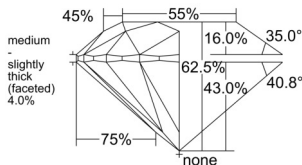

GIA®

FACSIMILE

GIA REPORT 2557545648

Verify this report at GIA.edu

GIA NATURAL DIAMOND DOSSIER®

June 22, 2026
GIA Report Number 2557545648
Shape and Cutting Style ..... Round Brilliant
Measurements ..... 4.34 - 4.36 x 2.72 mm

GRADING RESULTS

Carat Weight ..... 0.31 carat
Color Grade ..... E
Clarity Grade VS1
Cut Grade ..... Excellent

ADDITIONAL GRADING INFORMATION

Polish ..... Excellent
Symmetry ..... Excellent
Fluorescence ..... None
Clarity Characteristics ..... Crystal, Cloud
Inscription(s): GIA 2557545648

PROPORTIONS

GRADING SCALES

GIA COLOR SCALE

COLORESS	D
	E
	F
	G
	H
	I
	J
NEAR COLORESS	K
	L
FANIT	M
	N
	O
	P
VERY LIGHT	Q
	R
	S
	T
	U
	V
	W
	X
	Y
LIGHT	Z

GIA CLARITY SCALE

FLAWLESS	INTERNAL FLAWLESS	
		FLAWLESS
VERY VERY SLIGHTLY INCLUDED	VVS₁	
	VVS₂	
VERY SLIGHTLY INCLUDED	VS₁	
	VS₂	
SLIGHTLY INCLUDED	SI₁	
	SI₂	
INCLUDED	I₁	
	I₂	
	I₃	

GIA CUT SCALE

EXCELLENT
VERY GOOD
GOOD
FAIR
POOR