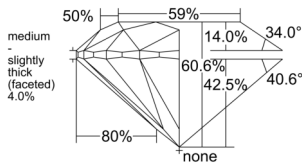

GIA®

FACSIMILE

GIA REPORT 2557554340

Verify this report at GIA.edu

GIA NATURAL DIAMOND DOSSIER®

June 23, 2026
GIA Report Number 2557554340
Shape and Cutting Style ..... Round Brilliant
Measurements ..... 4.53 - 4.54 x 2.75 mm

GRADING RESULTS

Carat Weight ..... 0.35 carat
Color Grade ..... D
Clarity Grade VS2
Cut Grade ..... Excellent

ADDITIONAL GRADING INFORMATION

Polish ..... Excellent
Symmetry ..... Excellent
Fluorescence ..... Medium Blue
Clarity Characteristics ..... Feather, Cloud, Crystal
Inscription(s): GIA 2557554340

PROPORTIONS

Profile to actual proportions

GRADING SCALES

GIA COLOR SCALE

COLOURESS	D
	E
	F
	G
	H
	I
	J
NEAR COLOURESS	K
	L
FANIT	M
	N
	O
	P
	R
VERY LIGHT	S
	T
	U
	V
	W
	X
	Y
LIGHT	Z

GIA CLARITY SCALE

FLAWLESS	INTERNAL FLAWLESS	
		EXCELLENT
VERY VERY SLIGHTLY INCLUDED	VVS₁	VERY GOOD
VERY SLIGHTLY INCLUDED	VVS₂	
SLIGHTLY INCLUDED	VS₁	GOOD
	VS₂	
INCLUDED	SI₁	FAIR
	SI₂	
	I₁	
INCLUDED	I₂	POOR
	I₃	

GIA CUT SCALE

EXCELLENT
VERY GOOD
GOOD
FAIR
POOR