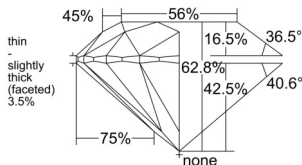

GIA®

FACSIMILE

GIA REPORT 2557559657

Verify this report at GIA.edu

GIA NATURAL DIAMOND DOSSIER®

June 24, 2026
GIA Report Number 2557559657
Shape and Cutting Style ..... Round Brilliant
Measurements ..... 5.62 - 5.67 x 3.54 mm

GRADING RESULTS

Carat Weight ..... 0.70 carat
Color Grade I
Clarity Grade VS1
Cut Grade ..... Excellent

ADDITIONAL GRADING INFORMATION

Polish ..... Excellent
Symmetry ..... Excellent
Fluorescence ..... Strong Blue
Clarity Characteristics ..... Indented Natural
Inscription(s): GIA 2557559657

PROPORTIONS

GRADING SCALES

GIA COLOR SCALE

COLOURESS	D
	E
	F
	G
	H
	I
	J
NEAR COLOURESS	K
	L
FADING	M
	N
	O
	P
	Q
	R
	S
	T
	U
	V
	W
	X
	Y
LIGHT	Z

GIA CLARITY SCALE

VERY VERY SLIGHTLY INCLUDED	FLAWLESS
	INTERNALLY FLAWLESS
VERY SLIGHTLY INCLUDED	VVS₁
	VVS₂
SLIGHTLY INCLUDED	VS₁
	VS₂
INCLUDED	SI₁
	SI₂
	I₁
	I₂
	I₃

GIA CUT SCALE

EXCELLENT
VERY GOOD
GOOD
FAIR
POOR