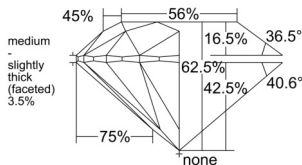

GIA®

FACSIMILE

GIA REPORT 2557564548

Verify this report at GIA.edu

GIA NATURAL DIAMOND DOSSIER®

June 24, 2026
GIA Report Number 2557564548
Shape and Cutting Style ..... Round Brilliant
Measurements ..... 5.64 - 5.66 x 3.53 mm

GRADING RESULTS

Carat Weight ..... 0.70 carat
Color Grade ..... G
Clarity Grade VS1
Cut Grade ..... Excellent

ADDITIONAL GRADING INFORMATION

Polish ..... Excellent
Symmetry ..... Excellent
Fluorescence ..... None
Clarity Characteristics ..... Cloud, Feather
Inscription(s): GIA 2557564548

PROPORTIONS

Profile to actual proportions